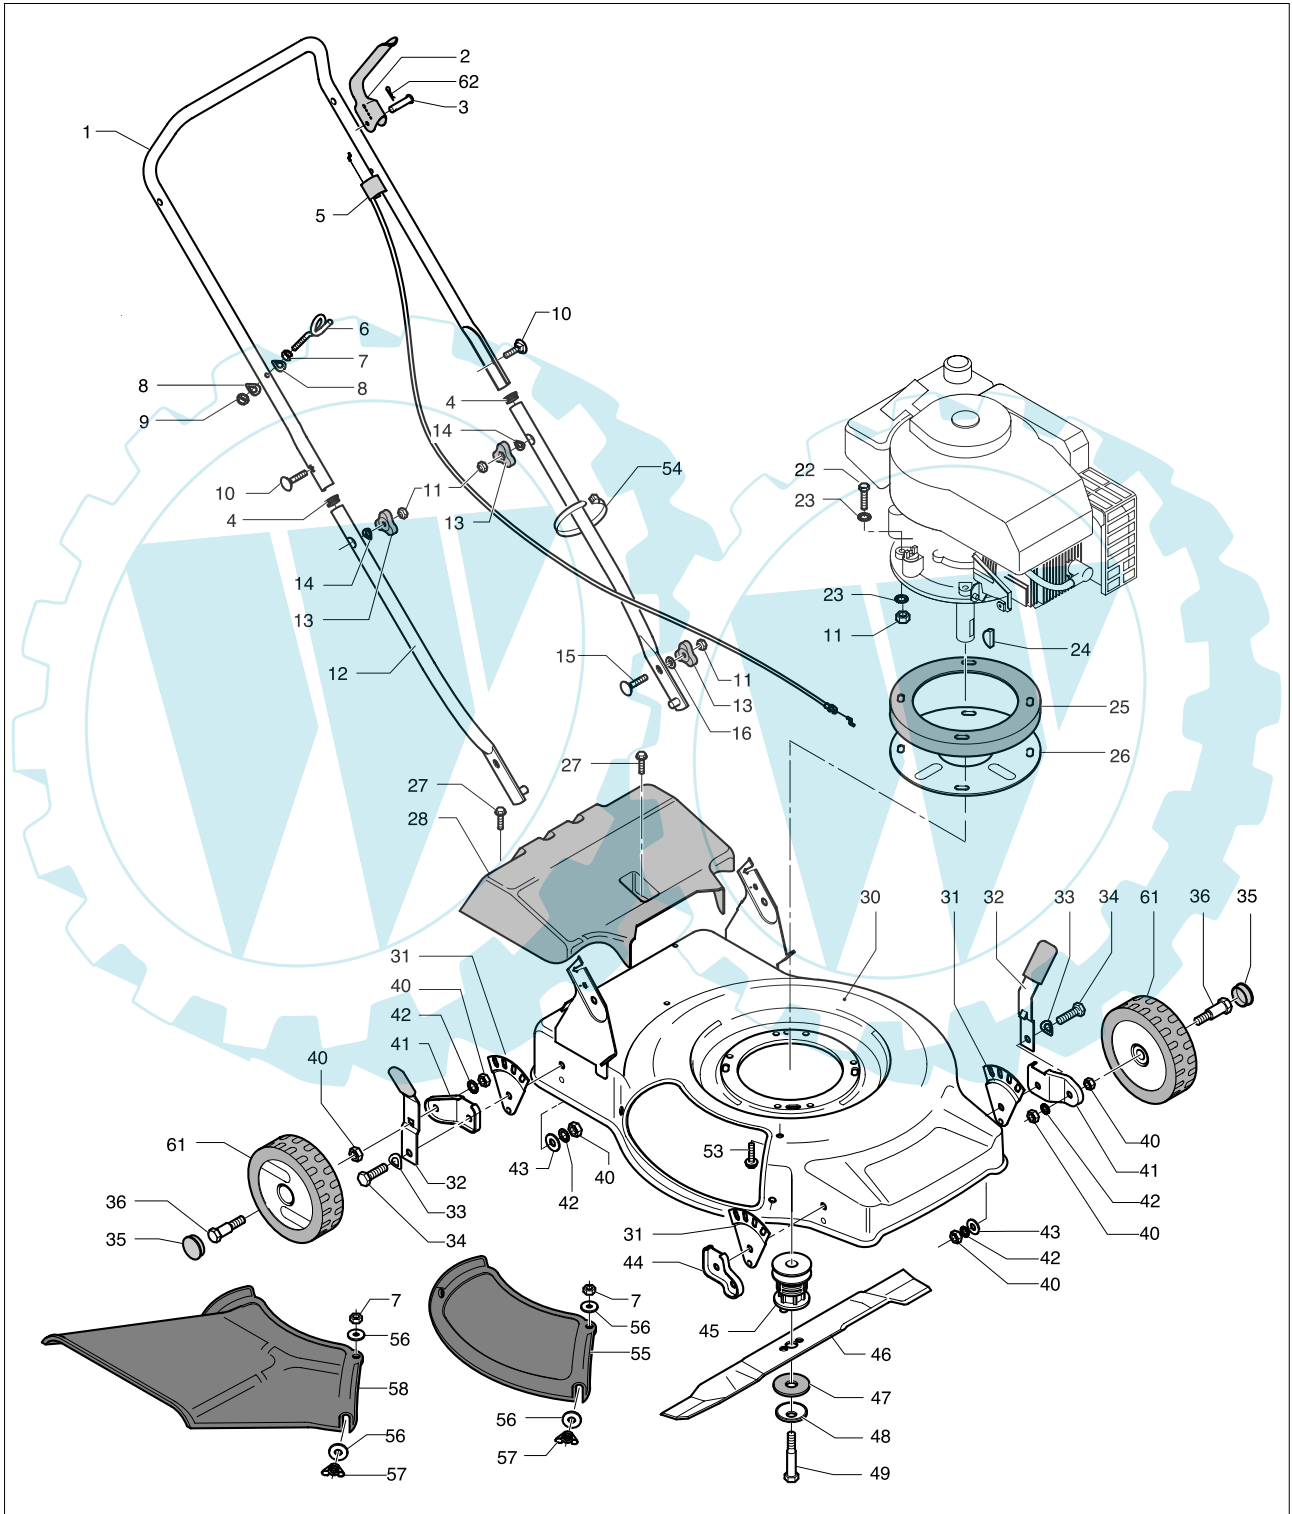

brand	HURRICANE

date	JAN/02	SHEET 1/2

Model

650 CV

Product number

9538762-69

HURRICANE

The Electrolux Group. The world's No. 1 choice.